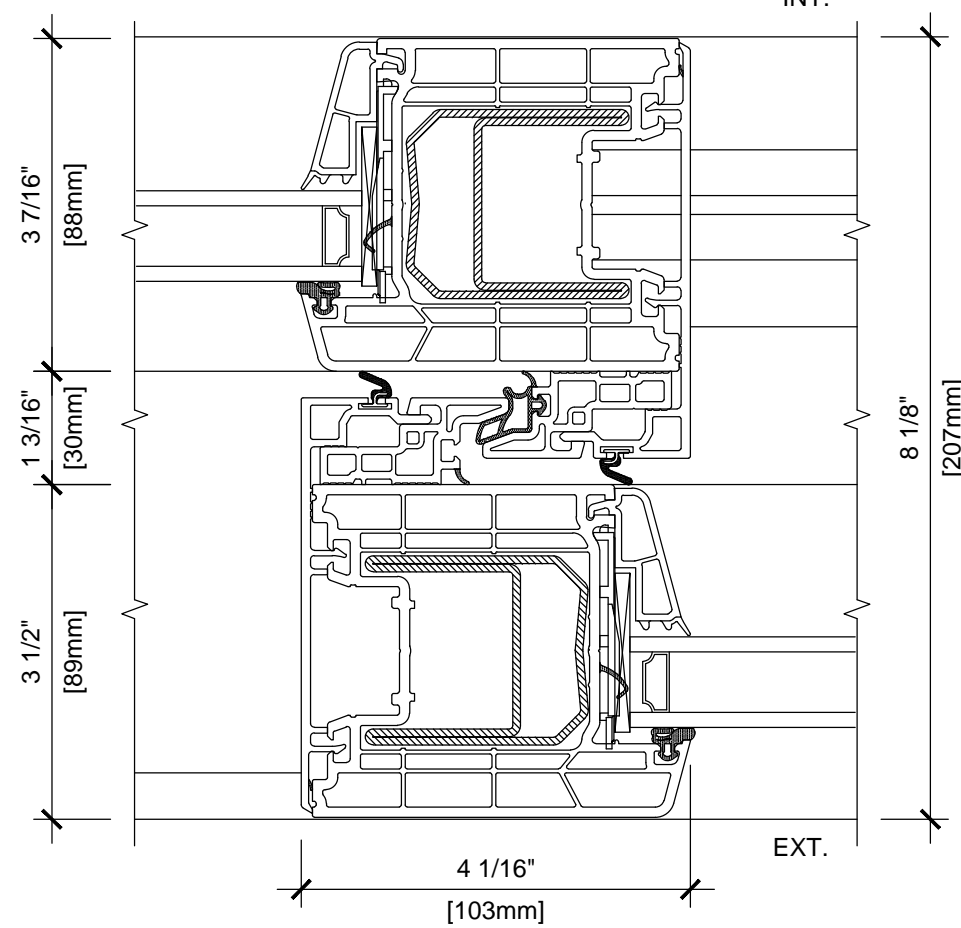

PRODUCT SERIES:
DEFENDER 88LS

DOOR CONFIGURATION AS VIEWED FROM EXTERIOR

5. INTERLOCK

7. JAMB AT FIXED LITE

6. ASTRAGAL

PRODUCT SERIES:

DEFENDER 88LS

DOOR CONFIGURATION AS
VIEWED FROM EXTERIOR

DOOR CONFIGURATION AS
VIEWED FROM EXTERIOR

XO

OXO

OXXO