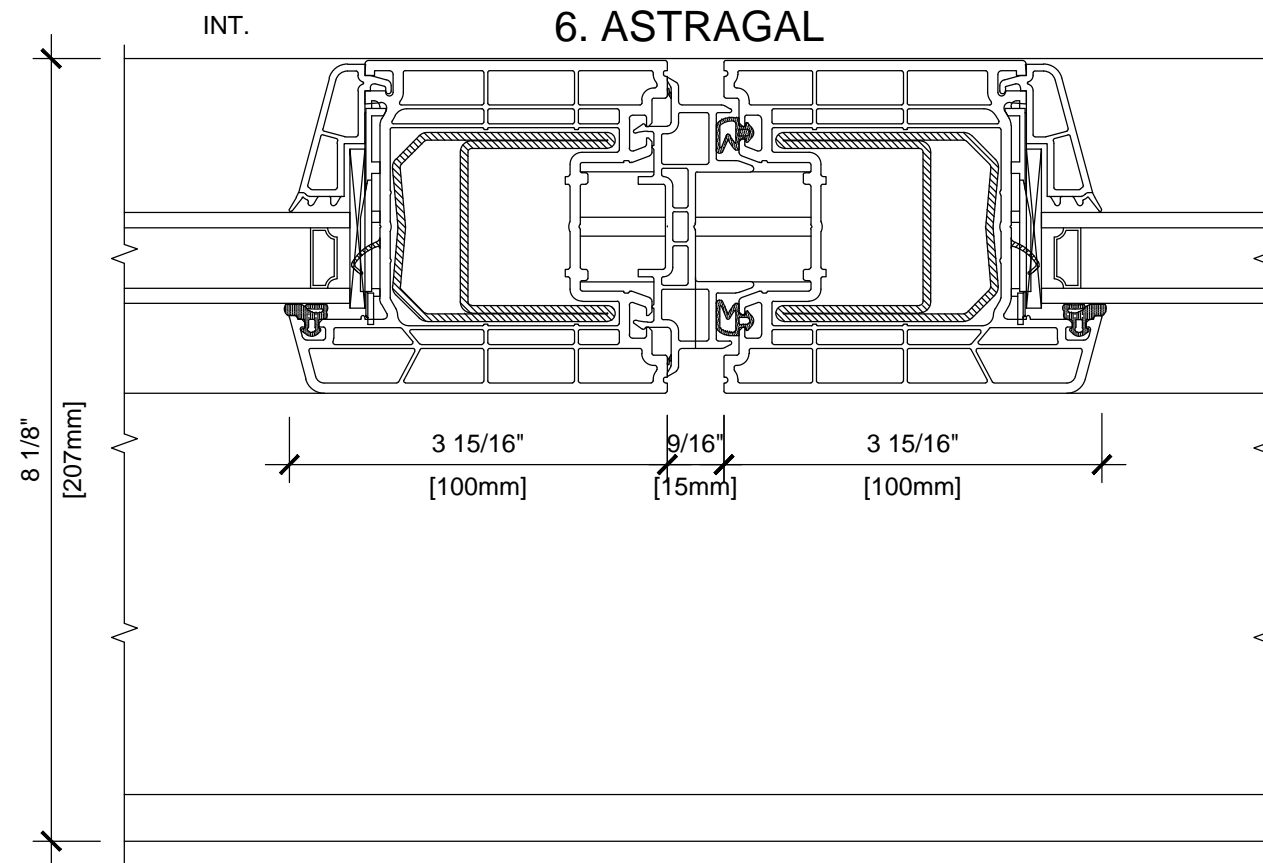

PRODUCT SERIES:
DEFENDER 88LS

DOOR CONFIGURATION AS VIEWED FROM EXTERIOR

5. INTERLOCK

7. JAMB AT FIXED LITE

6. ASTRAGAL

PRODUCT SERIES:

DEFENDER 88LS

DOOR CONFIGURATION AS
VIEWED FROM EXTERIOR