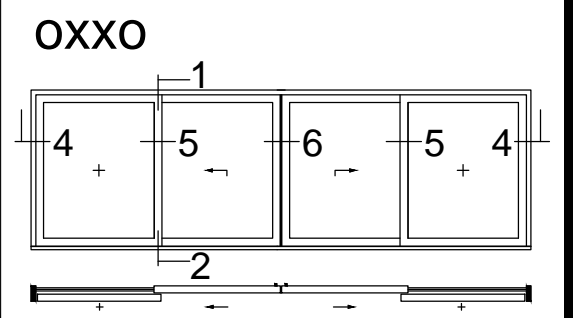

PRODUCT SERIES:
DEFENDER 88LS

DOOR CONFIGURATION AS VIEWED FROM EXTERIOR

5. INTERLOCK

7. JAMB AT FIXED LITE

6. ASTRAGAL

PRODUCT SERIES:

DEFENDER 88LS

DOOR CONFIGURATION AS
VIEWED FROM EXTERIOR