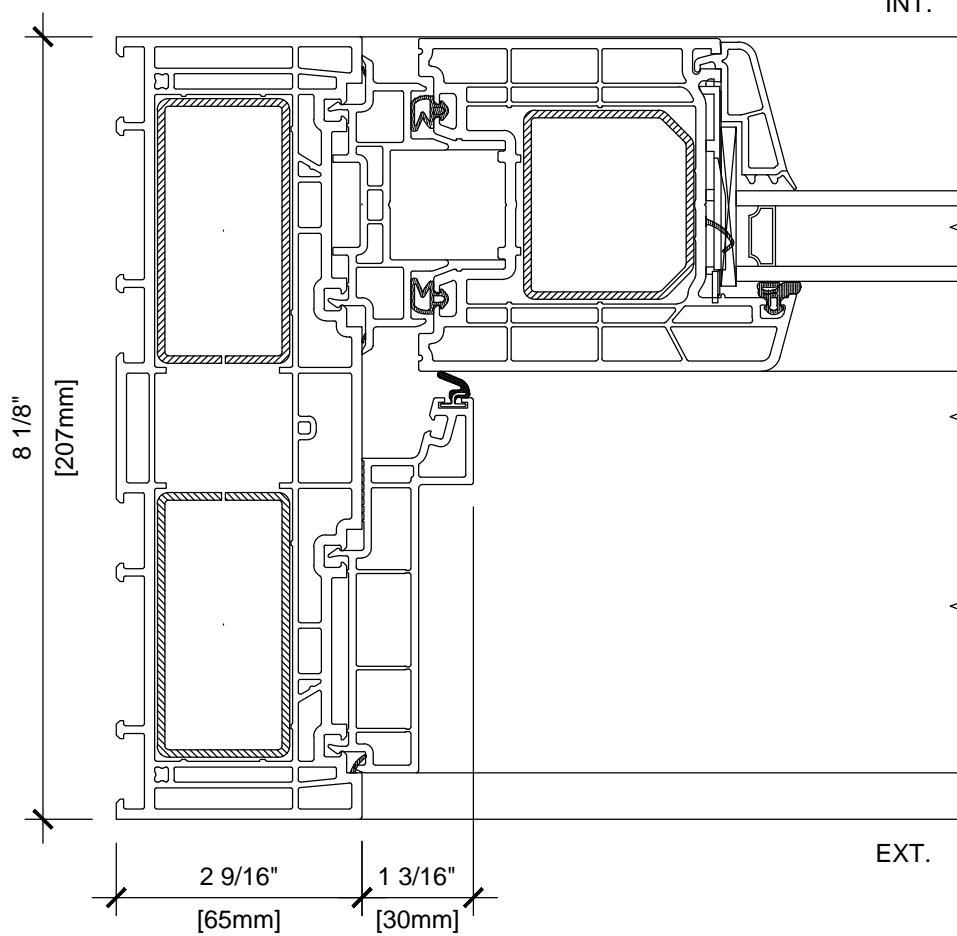

PRODUCT SERIES:
DEFENDER 88LS

DOOR CONFIGURATION AS VIEWED FROM EXTERIOR

5. INTERLOCK

7. JAMB AT FIXED LITE

6. ASTRAGAL

PRODUCT SERIES:

DEFENDER 88LS

DOOR CONFIGURATION AS
VIEWED FROM EXTERIOR

DOOR CONFIGURATION AS
VIEWED FROM EXTERIOR

XO

OXO

OXXO