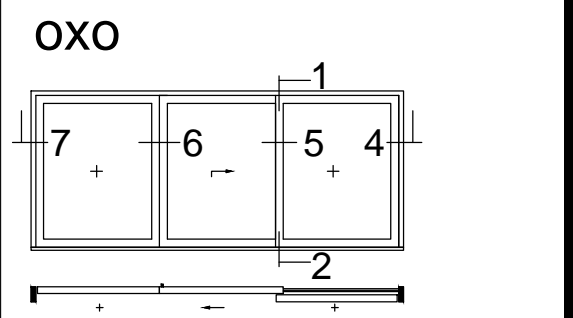

PRODUCT SERIES:
DEFENDER 88LS

DOOR CONFIGURATION AS VIEWED FROM EXTERIOR

5. INTERLOCK

7. JAMB AT FIXED LITE

6. ASTRAGAL

PRODUCT SERIES:

DEFENDER 88LS

DOOR CONFIGURATION AS
VIEWED FROM EXTERIOR